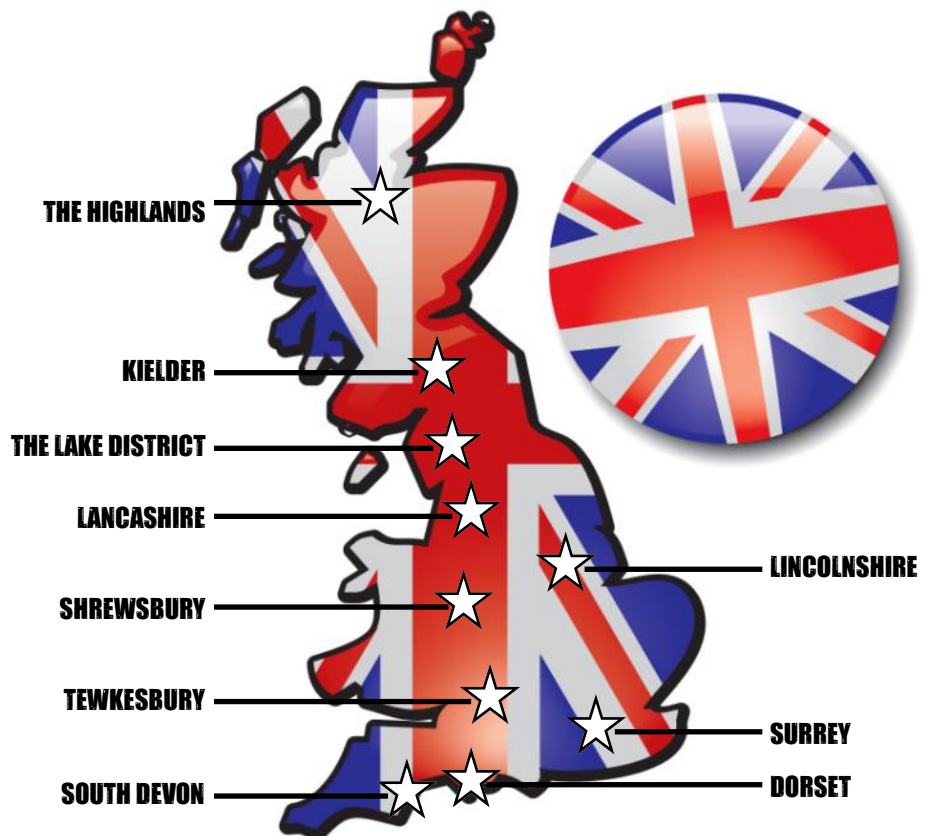

SKY HIGH SPORTS, THE PERFECT 10's, MINIRUGBYTOURS.COM, KNOCKOUT TWENTY20 are all divisions of SKY HIGH EVENTS & GROUP TRAVEL, Flight Retail Agents for The Global Travel Group, ATOL Number 3973.