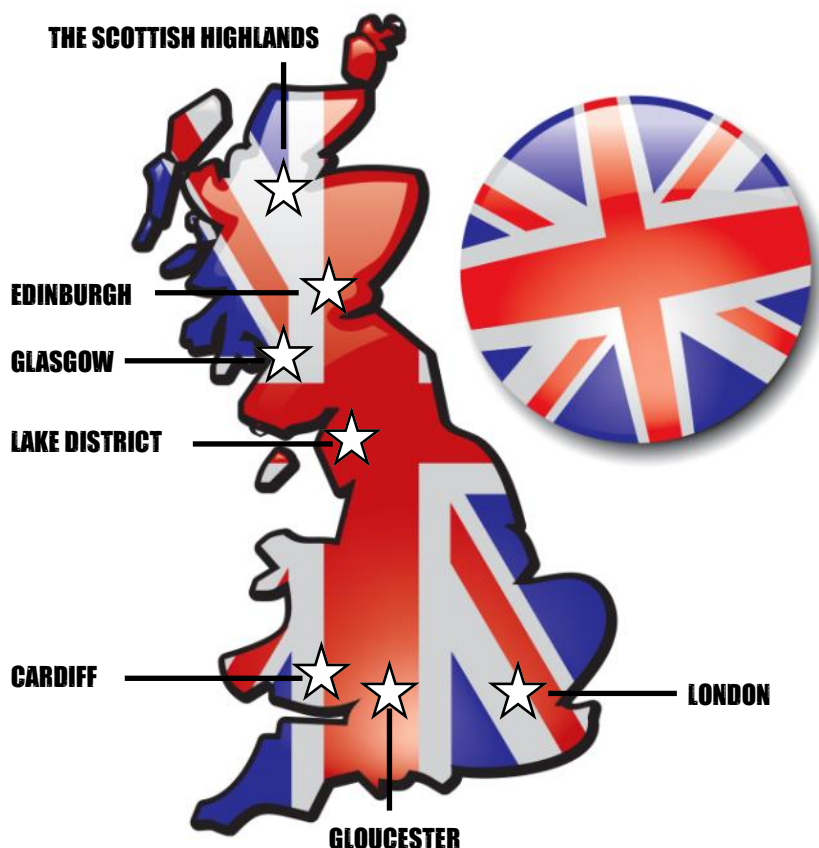

6. UK SPECIALS

Destination United Kingdom

Tour Dates Valid for 2011

THE SCOTTISH HIGHLANDS

Located in the most isolated part of the UK, many may be put off. However, we have created a fantastic itinerary. After playing a match en-route in Edinburgh or Glasgow, you will arrive at your Highland Castle Hotel. You will spend the weekend partaking in your very own Highland Games tournament, led by a genuine ex-World Champion. With mountaineering, kayaking, canoeing and Gorge Walking also available, this is a fantastic tour!

Prices start as low as £149pp

THE LAKE DISTRICT

For those who can't face the journey to the Highlands. We cannot offer a Highland Castle here, but in England's playground, combining a Rugby tour with an action-packed itinerary is a superb option for youth teams. With prices from £149pp this is a great option for pre-season teambuilding tour

SkyHigh

S P O R T S

This is the section for those that a 'standard tour' is just not enough. We are very particular about the programmes we offer. Read on for more information on some cracking tour options that offer a little bit more than playing your game in another part of the UK. Prices for all tours are available upon request. For more information, call 01434 270 796

GLASGOW

Not at the top of the list of popular Rugby Tour destinations. However, Glasgow is fast becoming one of our favourites. Currently competing at the top of the Magners League, Glasgow Rugby are a top club. Why not spend Matchday training with their players, getting a bag-full of stash before heading to the stadium to watch the team in action?

Prices from £149pp

GLOUCESTER

Gloucester Rugby Club is one of the oldest and most successful of British Rugby Clubs. Their pre-match package includes a training session with top coaches, stadium tour, lap of honour and match tickets. Staying in nearby Cheltenham is a great base to test your rugby skills in this Rugby Hotbed. Similar package available at Worcester.

Prices from £199pp

LONDON, CARDIFF & EDINBURGH

In the Spring and Autumn, these three cities are filled with Rugby Folk from across the globe. Why not combine your tour here with a 6 Nations or Autumn International match?

Tickets are sought after, so book early to avoid disappointment.

Prices available upon request.

SKY HIGH SPORTS, THE PERFECT 10's, MINIRUGBYTOURS.COM, KNOCKOUT TWENTY20 are all divisions of SKY HIGH EVENTS & GROUP TRAVEL, Flight Retail Agents for The Global Travel Group, ATOL Number 3973.